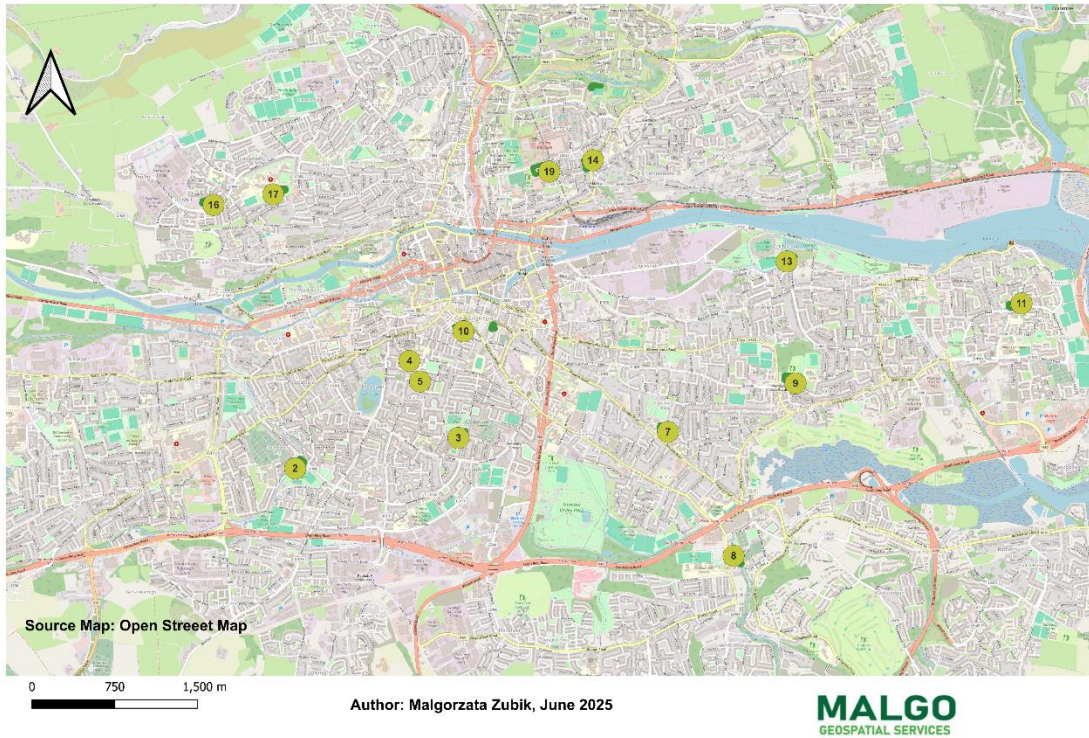

Cork Community Gardens Network Map 2025

Cork Community Gardens Names

1. Pairc Eoin Community Garden
Tuesdays 4:30-6:30 pm
2. Togher Community Garden
Wednesdays 14pm-16pm
Saturdays 10:30 am-13:00pm
3. Ballyphehane Community Garden
4. Lough Down Community Garden
5. Deerpark Community Garden
6. Murphy's Farm Community Garden
7. Ballinlough Community Garden
8. Douglas Park Community Garden
9. Beaumont Community Garden
10. St. Stephen's Street Community Garden
11. Mahon Community Garden
12. Lake Lawn Community Garden in Douglas
not yet on the map
13. Solidarity International Community Garden
14. St. Luke's Community Garden
15. Glen Community Garden
16. Niche Community Garden
17. St. Mary's Health Campus Garden
18. Tower Community Garden
not yet on the map
19. Veterans Community Garden
Monday- Friday; 11:00am-1:00pm
only by appointments via email
patricksame@gmail.com
20. Glanmire Community Garden
Not yet on the map
21. UCC Community Garden
Not yet on the map
22. Upper Glanmire Sensory Community Garden
Not yet on the map
23. Gerry O'Sullivan Park Community Garden
Not yet on the map
24. Hollyhill Library
Not yet on the map
25. Kilala Gardens
Not yet on the map